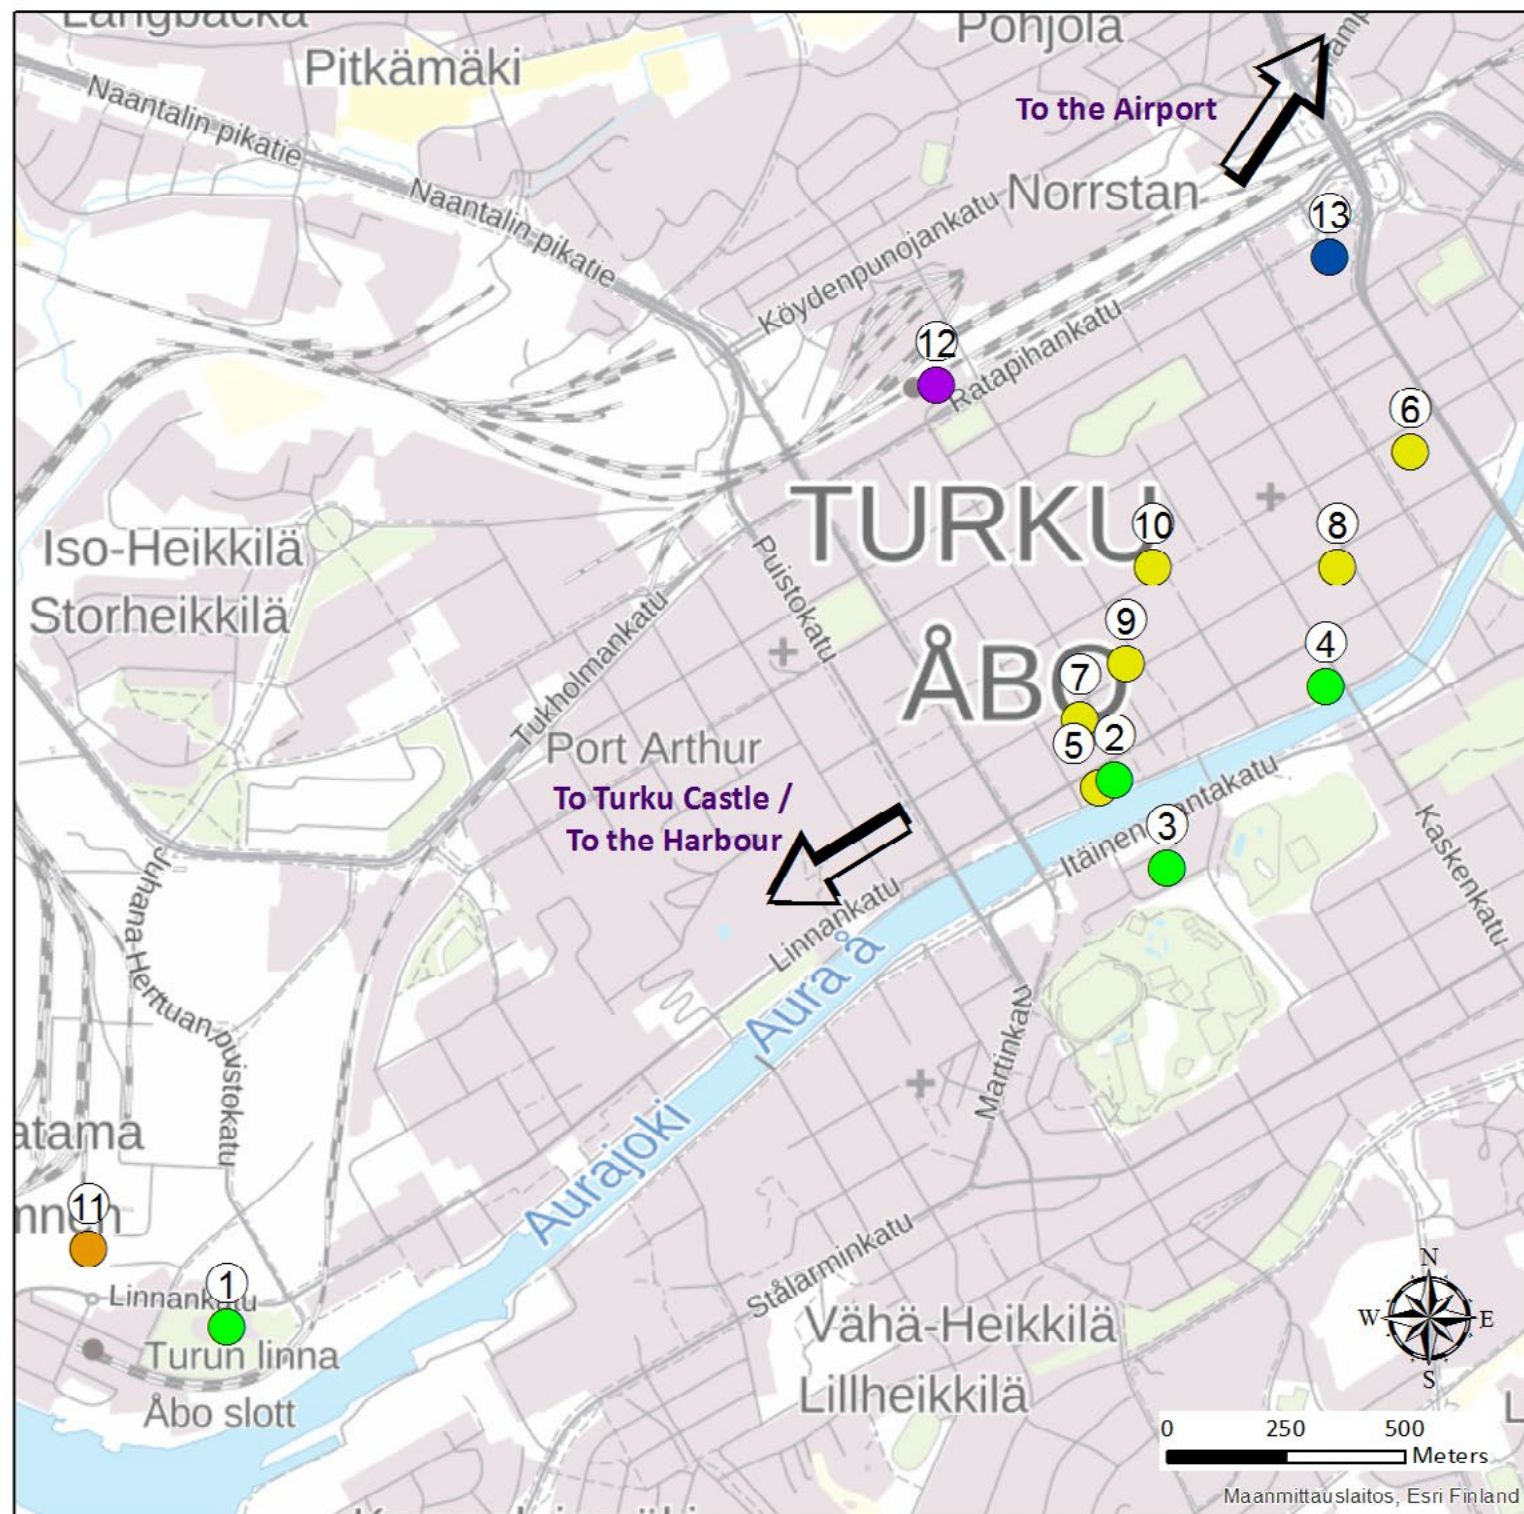

Transportation

11. Turku Harbour, Linnankatu 91
12. Turku Railway Station, Ratapihankatu 37
13. Turku Bus Station, Anikaistenkatu

Distances

(from Radisson Blu Marina Palace)

To the airport:

10,3 km, ca 15 min by car

To the harbour:

2,6 km, ca 30 min by walk

To the railway station:

900 m, ca 10 min by walk

To the bus station:

1,6 km, ca 20 min by walk

- Meeting venue
- Hotel
- Harbour
- Bus Station
- Railway Station

Background map:
Contains data from the
National Land Survey of Finland 08/2017

Venues & Addresses

1. Radisson Blu Marina Palace, Linnankatu 32
2. State Office Building, Itsenäisyydenaukio 2
3. Turku City Hall, Aurakatu 2

Hotels

4. Radisson Blu Marina Palace, Linnankatu 32
5. Centro Hotel, Yliopistonkatu 12
6. Cumulus Hotel, Eerikinkatu 28-30
7. Hamburger Börs, Kauppiaskatu 6
8. Hotel Seurahuone, Eerikinkatu 23
9. Scandic Plaza Hotel, Yliopistonkatu 29