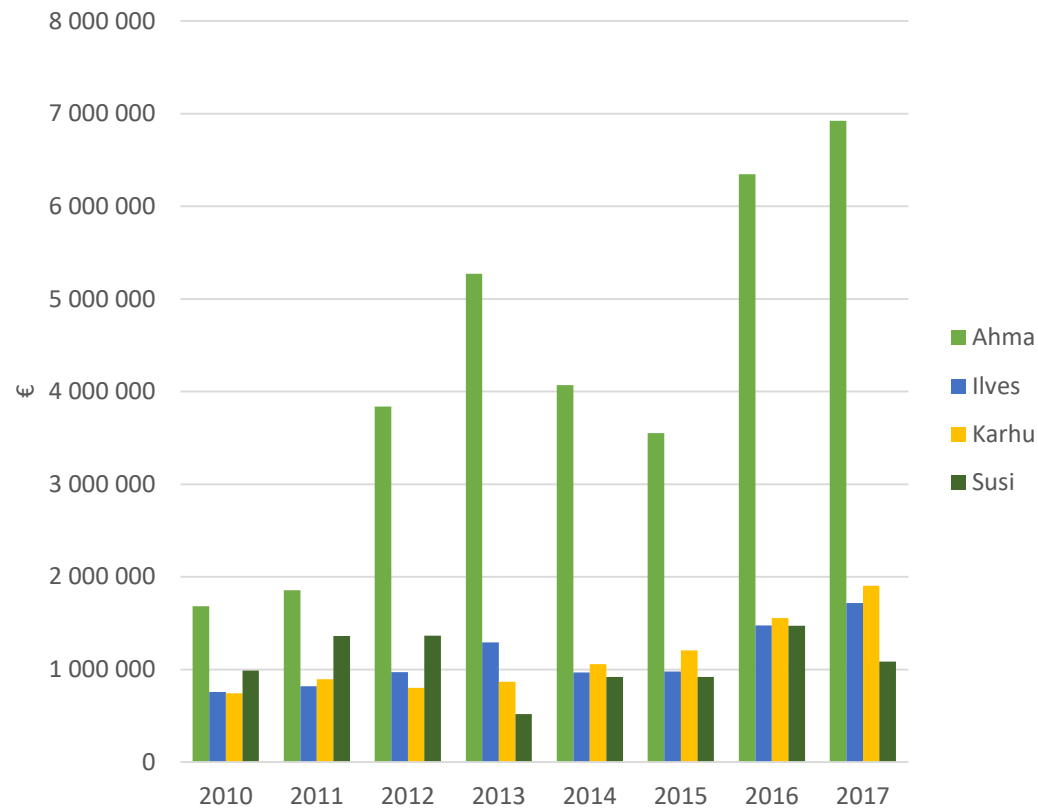

# Damage to reindeer caused by large carnivores in the 2010s

# Damage to reindeer by carnivore species – most damage caused by wolverines

Value of damages to be compensated

Number of damages

# Damage to reindeer caused by wolverines