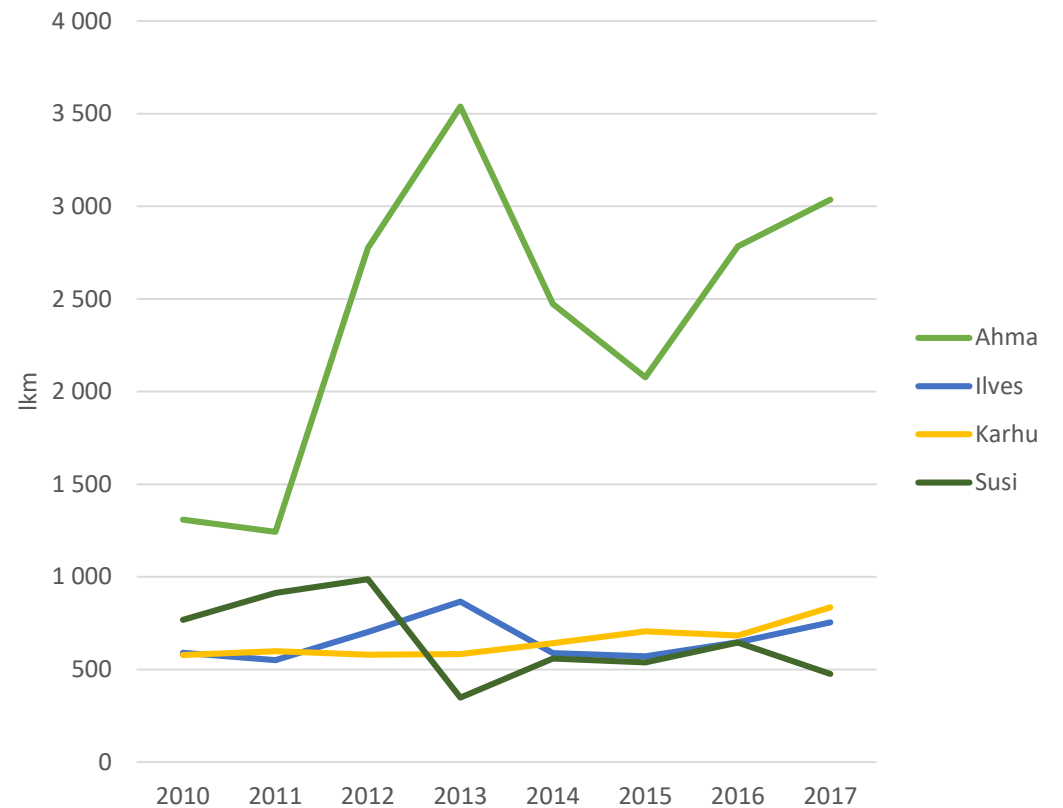

# Damage to reindeer caused by large carnivores in the 2010s

# Damage to reindeer by carnivore species – most damage caused by wolverines

Value of damages to be compensated

Number of damages

# Damage to reindeer caused by wolverines